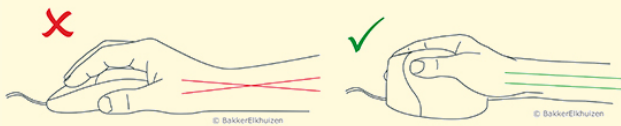

# Evolutent D Wireless

The latest wireless version

This is the latest wireless vertical mouse. Its design was inspired by more than 18 years of experience and research.

Because the mouse is held in a handshake position, it reduces and prevents (physical) discomfort. The user's wrist bends less from side to side and the lower arm rotates less.

The "handshake" position of this vertical mouse ensures that your wrist bends less from side to side, which means your lower arm rotates inwards less (Schmid et al., 2015). As a result, there is less muscle activity in the lower arm than when using a standard mouse (Quemelo & Vieira, 2013).

Research shows that using a vertical mouse allows users to heal quicker from arm, wrist and hand injuries (Aarås et al., 2001).

## The latest wireless version of Evolutent at BakkerElkhuizen

The Evolutent D is made from high-quality materials to create a premium look and feel. Furthermore, this mouse has a very short acclimatisation time. The Evolutent D Wireless is available in two versions, so there is a perfect model for almost all hand sizes. The mouse is only suitable for right-handed users. You use your mouse a lot throughout the day. When using a traditional mouse, you twist your wrists, tense your arms and strain your shoulders. To avoid this, different types of ergonomic mice are available. A vertical mouse is one where the hand is held in a handshake posture.