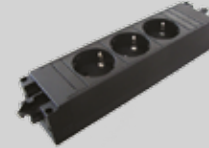

BE4730100 Vertical port
3x stroom + 2x data.
Ø102 mm

DESK POWER STRIP

€ 149,00

BE4730002 Desk power strip
3x stroom + 2x data.

STEP BASE STEKKERDOOS

€ 31,00

BE4730151 Step base stekkerdoos
3x stroom.

STEKKER 3M