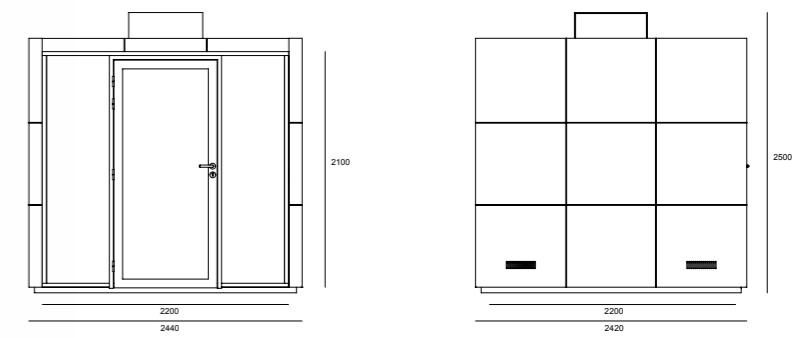

Hub Four Meet

Buitenmaat: 2440x2420x2500
Binnenmaat: 2200x2200x2100

Specificaties:

- Vrijstaand op stelvoeten
- Akoestisch glas + deur met valdorpel
- Bewegingsmelder voor klimaatbox en verlichting
- 2x geïntegreerde LED spot warm wit licht
- 3x contactdoos 220-240V en klimaatbox schakelaar
- Meubilair exclusief
- Aansluiting d.m.v. 220-240V stekker (vloer of plafond Hub)