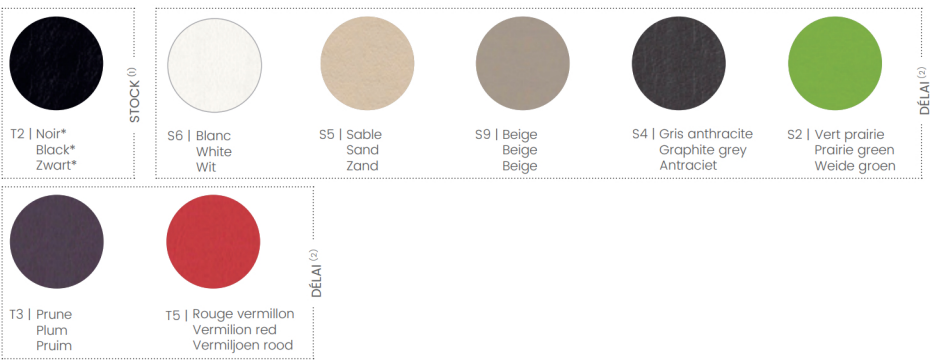

BIP

Stofkleuren

Evo (100% polyester) - Cat A

Softline (100% polyuréthane - polyurethane - polyurethaan) - Cat A

Step mélange (100% Trevira CS) - Cat C

Synergy (95% laine - wool - wol / 5% polyamide - polyamide/nylon - polyamide/nylon) - Cat C