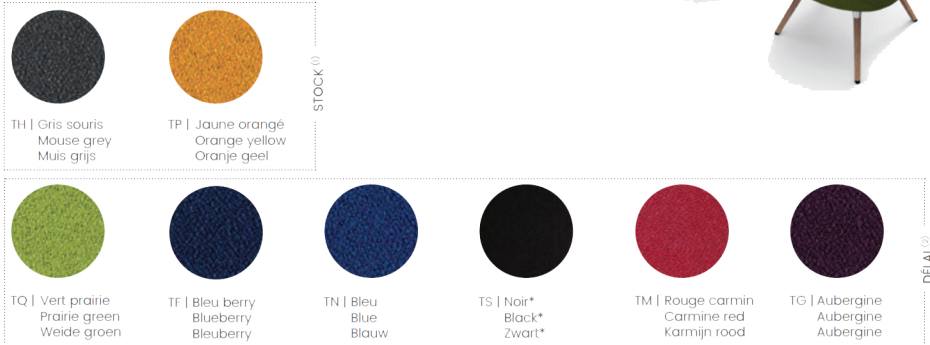

BIP

Stofkleuren

Evo (100% polyester) - Cat A

Softline (100% polyuréthane - polyurethane - polyurethaan) - Cat A

Step mélange (100% Trevira CS) - Cat C

Synergy (95% laine - wool - wol / 5% polyamide - polyamide/nylon - polyamide/nylon) - Cat C