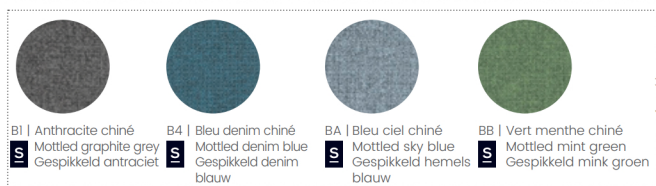

BIP

Stofkleuren

Evo (100% polyester) - Cat A

Softline (100% polyuréthane - polyurethane - polyurethaan) - Cat A

Step mélange (100% Trevira CS) - Cat C

Synergy (95% laine - wool - wol / 5% polyamide - polyamide/nylon - polyamide/nylon) - Cat C