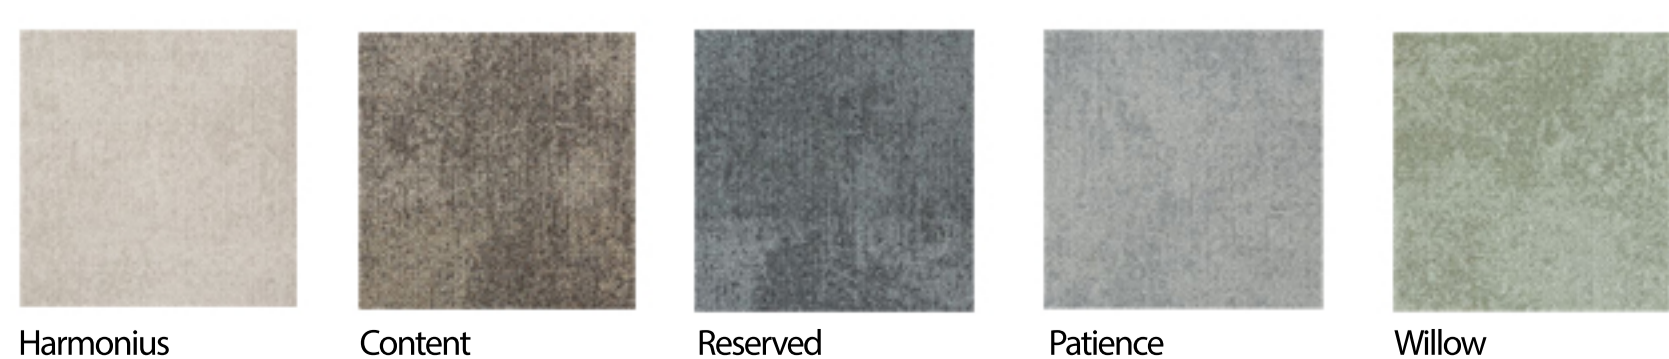

4. Vloerbedekking

Harmonius

Content

Reserved

Patience

Willow